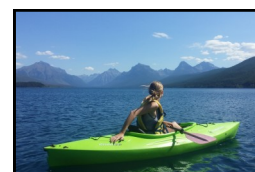

Camping & Hiking

Description	Day	Weekend	Week
Backpacks	8.00	15.00	33.00
Sleeping Bag (Sgl./Dbl./Back Pack)	4.00	8.00	20.00
Cot	10.00	18.00	35.00
Therma Rest Pad	4.00	6.00	18.00
Tent (2/3 man)	6.00	12.00	20.00
Tent (3/4 man)	9.00	18.00	45.00
Tent (5 man)	9.00	20.00	47.00
Bear Box (Yeti, w/Locks)	15.00	21.00	50.00
Camping Chairs	4.00	10.00	22.00
Camping Stools	1.00	3.00	7.00
Camping Table	5.00	10.00	25.00
Coffee Pot	4.00	6.00	15.00
Cook Kit (2 man)	2.00	5.00	11.00
Cook Kit (3 man)	3.00	6.00	15.00
Cook Kit (4 man)	5.00	8.00	21.00
Dutch Oven (Skillet)	3.00	7.00	14.00
Dutch Oven (Tripod)	3.00	7.00	14.00
Griddle	2.00	3.00	8.00
Ice Chest (Yeti, 65 qt.)	15.00	21.00	50.00
Ice Chest (72 qt.)	5.00	7.00	20.00
Ice Chest (100 qt.)	6.00	7.00	20.00
Ice Chest (128 qt.)	8.00	12.00	30.00
Ice Chest (162 qt.)	10.00	12.00	35.00
Ice Chest (165 qt.)	12.00	14.00	38.00
Ice Chest (168 qt.)	12.00	15.00	40.00
Jug (5 Gal)	3.00	6.00	15.00
Jug (10 Gal)	4.00	8.00	20.00
Lantern (USB)	3.00	5.00	13.00
Shovel	3.00	4.00	10.00
Portable Propane Grill (Red)	6.00	10.00	18.00
Stove (1 burner)	2.00	5.00	11.00
Stove (2 burner)	3.00	5.00	11.00
Stove (grill & burner)	5.00	8.00	21.00
Hatchet	3.00	5.00	13.00
Bow Saw	4.00	5.00	13.00
Fishing Pole	2.00	5.00	10.00

Camping Trailers

Description	Day	Weekend	Week
A-Liner Trailer	50.00	140.00	260.00
A-Ranger Trailer	40.00	120.00	230.00
Keystone Hideout	100.00	200.00	400.00

Equipment Trailers & Accessories

Description	Day	Weekend	Week
ATV Trailer Double	30.00	50.00	145.00
Car Hauler (7x20)	40.00	75.00	175.00
Cargo Trailer (6x12)	30.00	55.00	140.00
Hitch w/2" Ball	5.00	8.00	18.00
Hitch w/2 5/16 Ball	8.00	10.00	20.00
Heavy Equip. Trailer (7x18)	40.00	75.00	175.00
Motorcycle Trailer	20.00	30.00	70.00
Tire Chains	10.00	20.00	40.00
Log Splitter	40.00	60.00	—

Party Equipment